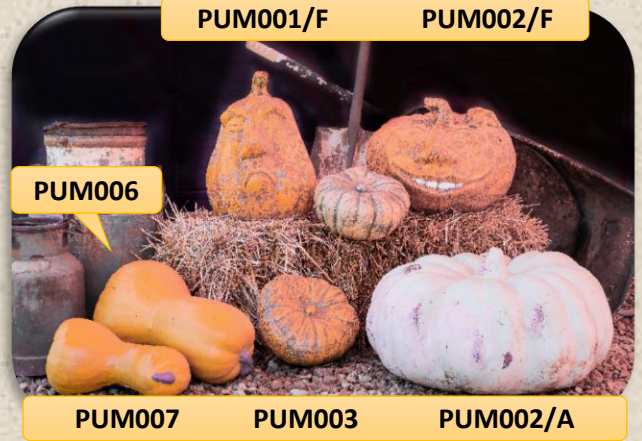

PUMPKIN RANGE