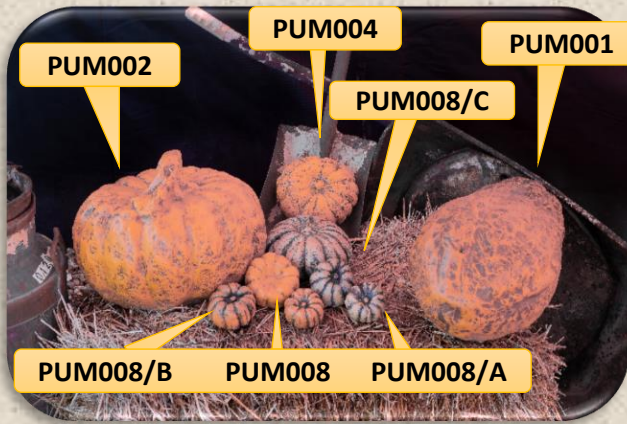

PUMPKIN RANGE