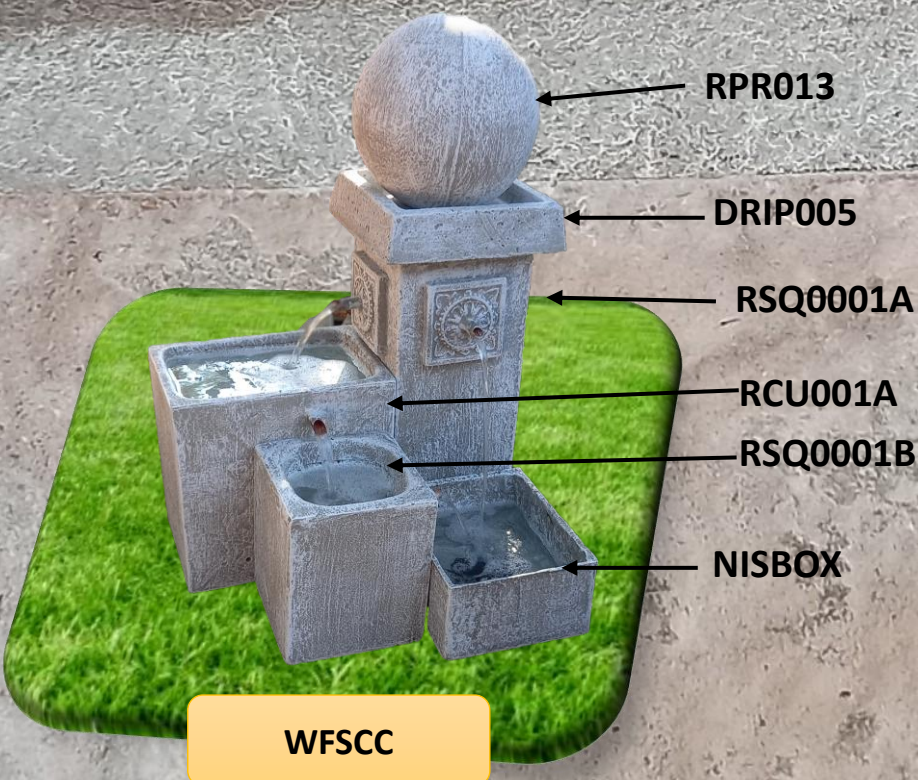

# ROCK POTS

**WATER FEATURE  
BROCHURE**

# WATER FEATURE RANGE

## SMALL WATER FEATURES

# MEDIUM WATER FEATURES

All pumps for water features sold separately. Prices include WF conversion prices.