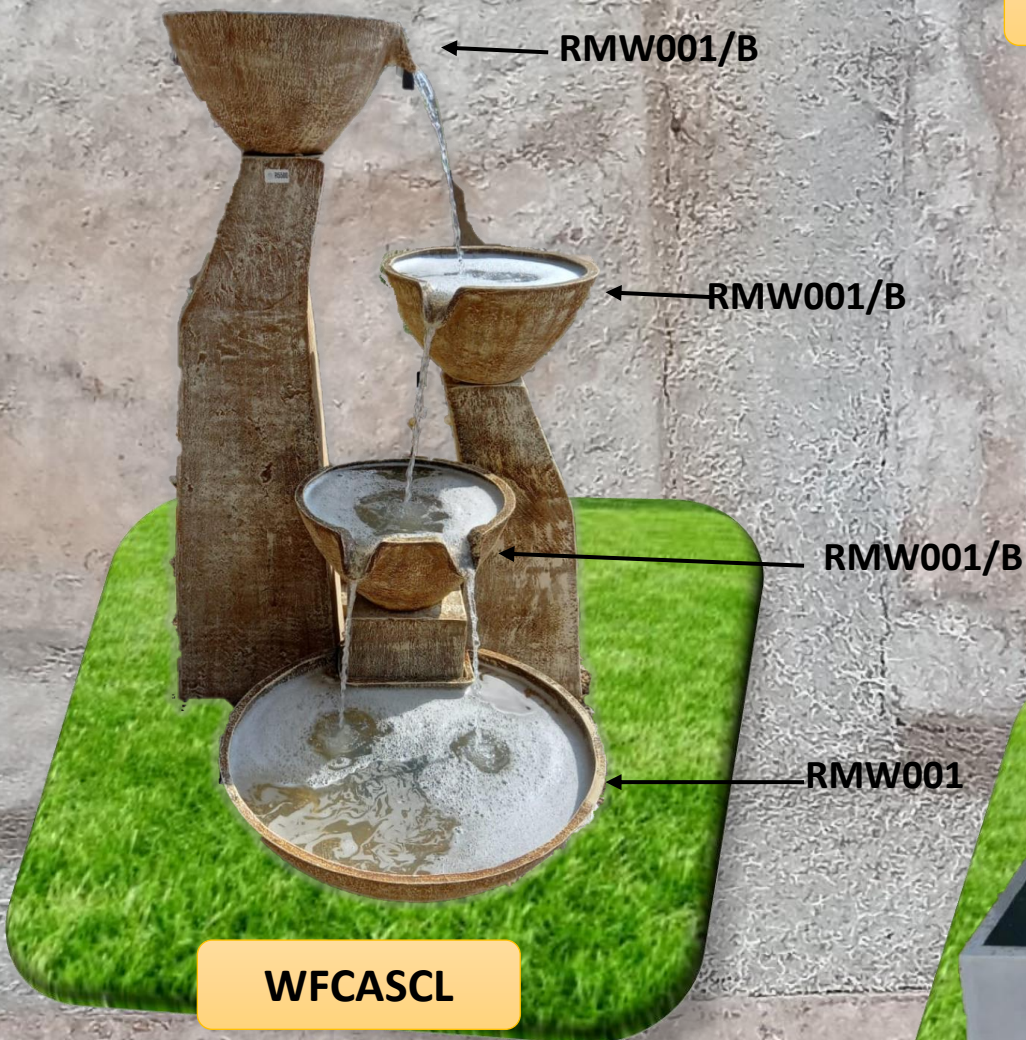

# WATER FEATURE RANGE

## SMALL WATER FEATURES

# MEDIUM WATER FEATURES

All pumps for water features sold separately. Prices include WF conversion prices.

# LARGE WATER FEATURES

All pumps for water features sold separately.